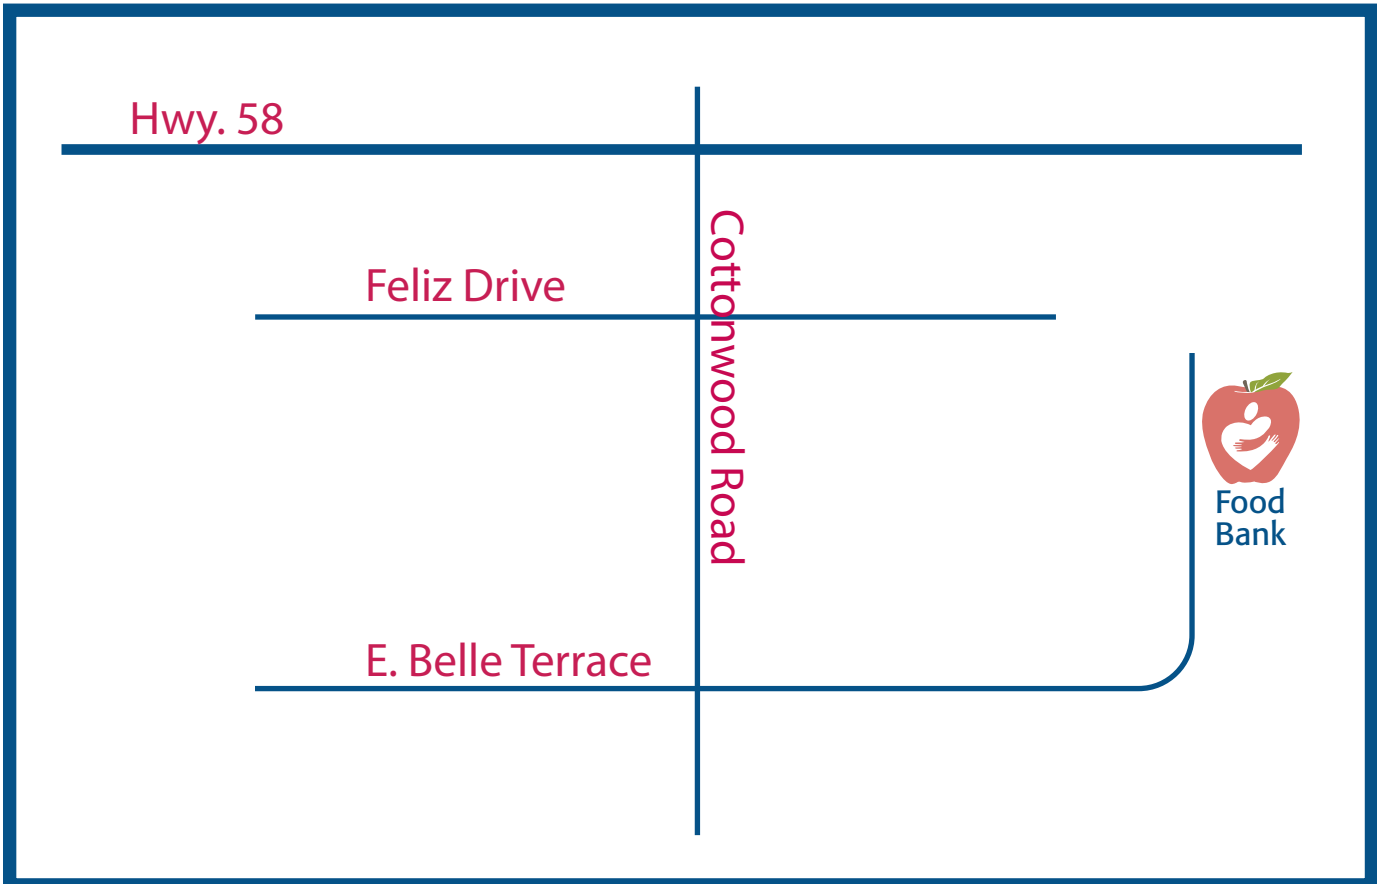

**Community Action Partnership of Kern
Food Bank**

1807 Feliz Drive

(do not use to get directions)

p. 661.398.4520

Map to Food Bank

Driving Directions to Food Bank

From Hwy. 99

1. Take exit 24 to merge onto CA-58 E toward Mojave
2. Take exit 113 for Cottonwood Rd.
3. Take the second left onto E. Belle Terrace
4. Go to the end of E. Belle Terrace and follow the curve to the left
5. The Food Bank will be on right hand side of the road